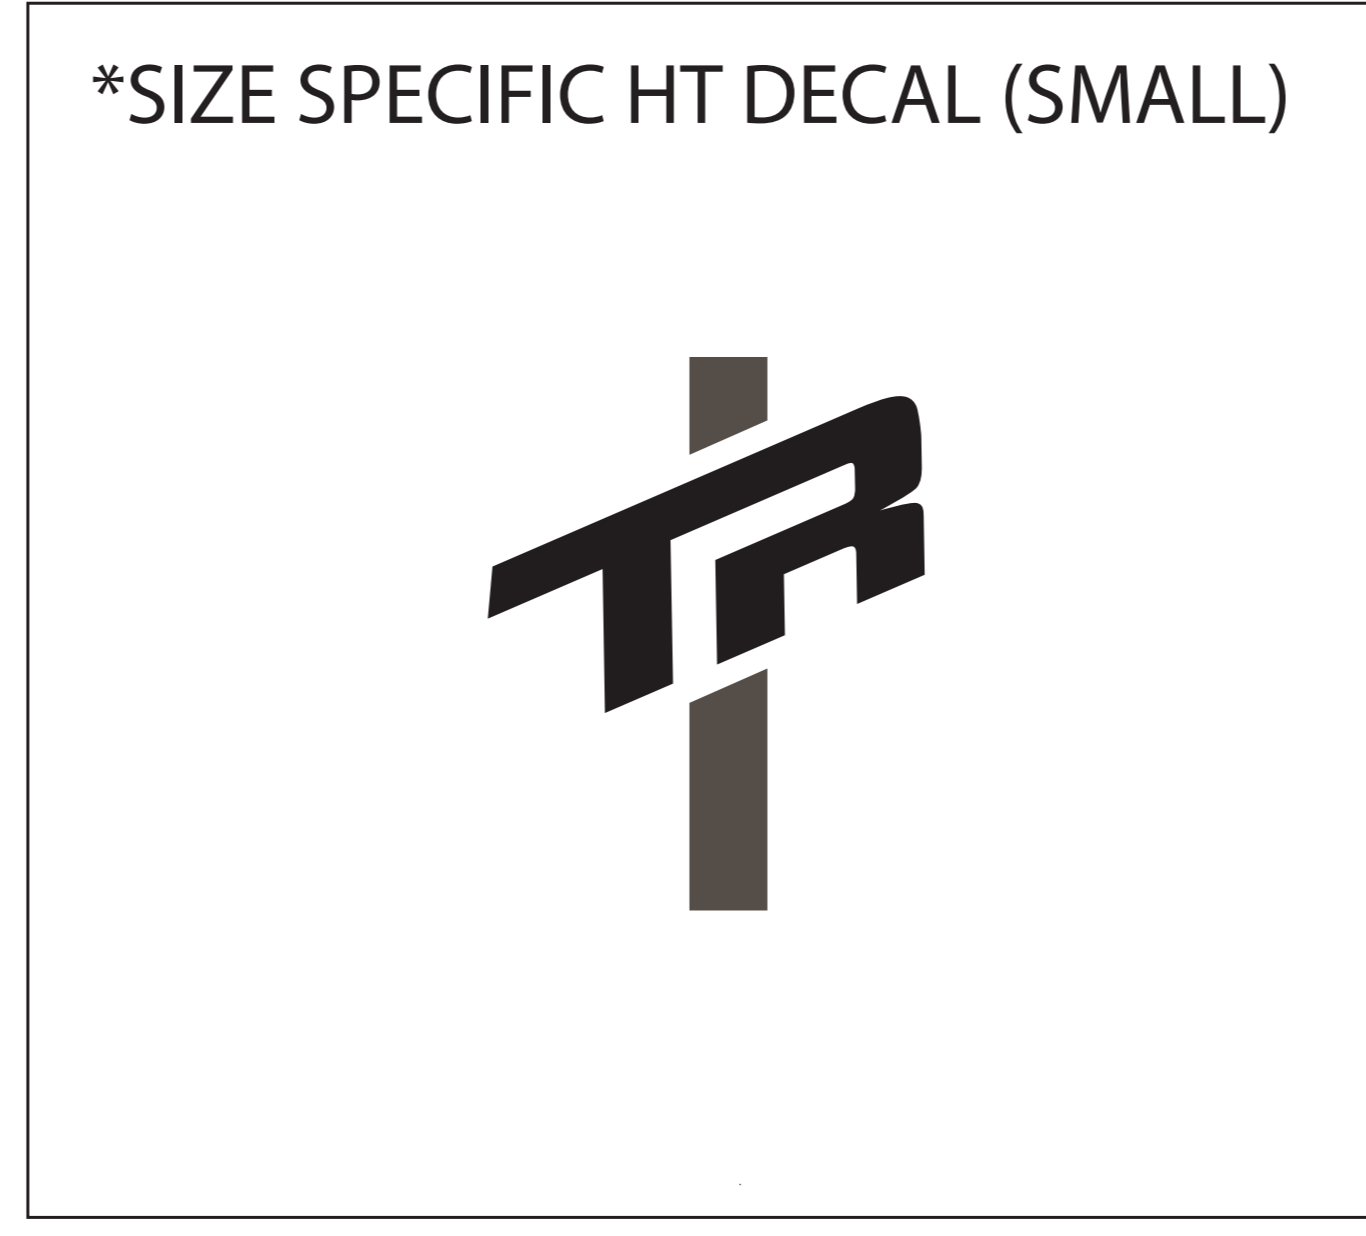

MODEL YEAR 2025
 BIKE: SMUGGLER CARBON
 COLORS: SLAB GRAY / JUNIPER
TRANSITION
 BICYCLE COMPANY

TRANSITION TRANSITION

DOWN TUBE DECAL

USAGE DISCLAIMER!!!!!!
 ALL LOGOS ARE SCALED 1:1. DECALS APPLIED AT THE FACTORY USE A WATER BASED SYSTEM THAT STRETCHES AND CONFORMS TO THE FRAME SURFACE SO IT DISTORTS THE DECAL. SIMPLY USING THIS FILE TO MAKE DECALS TO LAY OVER THE OLD DECALS WILL NOT BE A PERFECT FIT. IT IS UP TO YOU TO MODIFY THE SCALE OF THIS FILE TO WORK FOR YOUR APPLICATION.
 TRANSITION BIKES IS NOT RESPONSIBLE FOR THE FIT AND FINISH OF ANY AFTERMARKET DECALS APPLIED TO THE FRAME.

SCALE 1:1 (100%)

DRIVE SIDE

NON-DRIVE SIDE

 SLAB GRAY -PANTONE 4276 C (MATTE CLEAR COAT)
 DECALS-PANTONE METALLIC 10396 C (GLOSS FINISH)

 JUNIPER-PANTONE 5555 C (MATTE CLEAR COAT)
 DECALS-PANTONE METALLIC 8404 C (GLOSS FINISH)