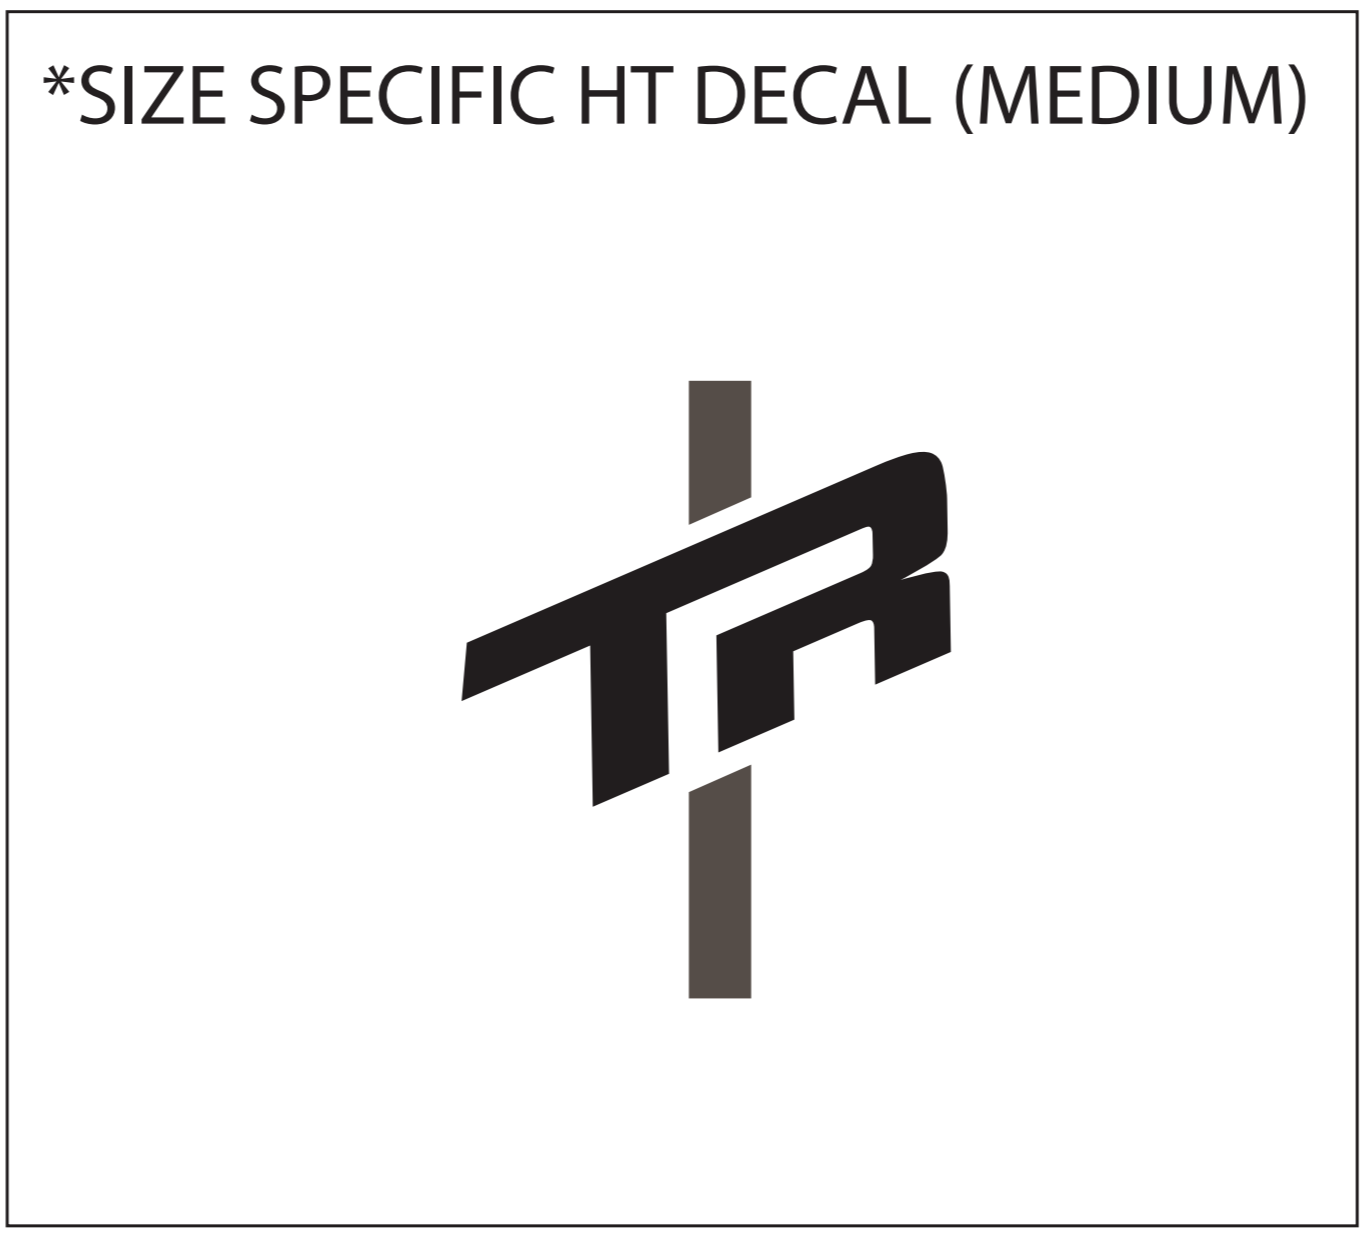

MODEL YEAR 2025
 BIKE: SMUGGLER CARBON
 COLORS: SLAB GRAY / JUNIPER
TRANSITION
 BICYCLE COMPANY

TRANSITION TRANSITION

DOWN TUBE DECAL

USAGE DISCLAIMER!!!!!!
 ALL LOGOS ARE SCALED 1:1. DECALS APPLIED AT THE FACTORY USE A WATER BASED SYSTEM THAT STRETCHES AND CONFORMS TO THE FRAME SURFACE SO IT DISTORTS THE DECAL. SIMPLY USING THIS FILE TO MAKE DECALS TO LAY OVER THE OLD DECALS WILL NOT BE A PERFECT FIT. IT IS UP TO YOU TO MODIFY THE SCALE OF THIS FILE TO WORK FOR YOUR APPLICATION.
 TRANSITION BIKES IS NOT RESPONSIBLE FOR THE FIT AND FINISH OF ANY AFTERMARKET DECALS APPLIED TO THE FRAME.

SCALE 1:1 (100%)

DRIVE SIDE

NON-DRIVE SIDE

 SLAB GRAY -PANTONE 4276 C (MATTE CLEAR COAT)
 DECALS-PANTONE METALLIC 10396 C (GLOSS FINISH)

 JUNIPER-PANTONE 5555 C (MATTE CLEAR COAT)
 DECALS-PANTONE METALLIC 8404 C (GLOSS FINISH)