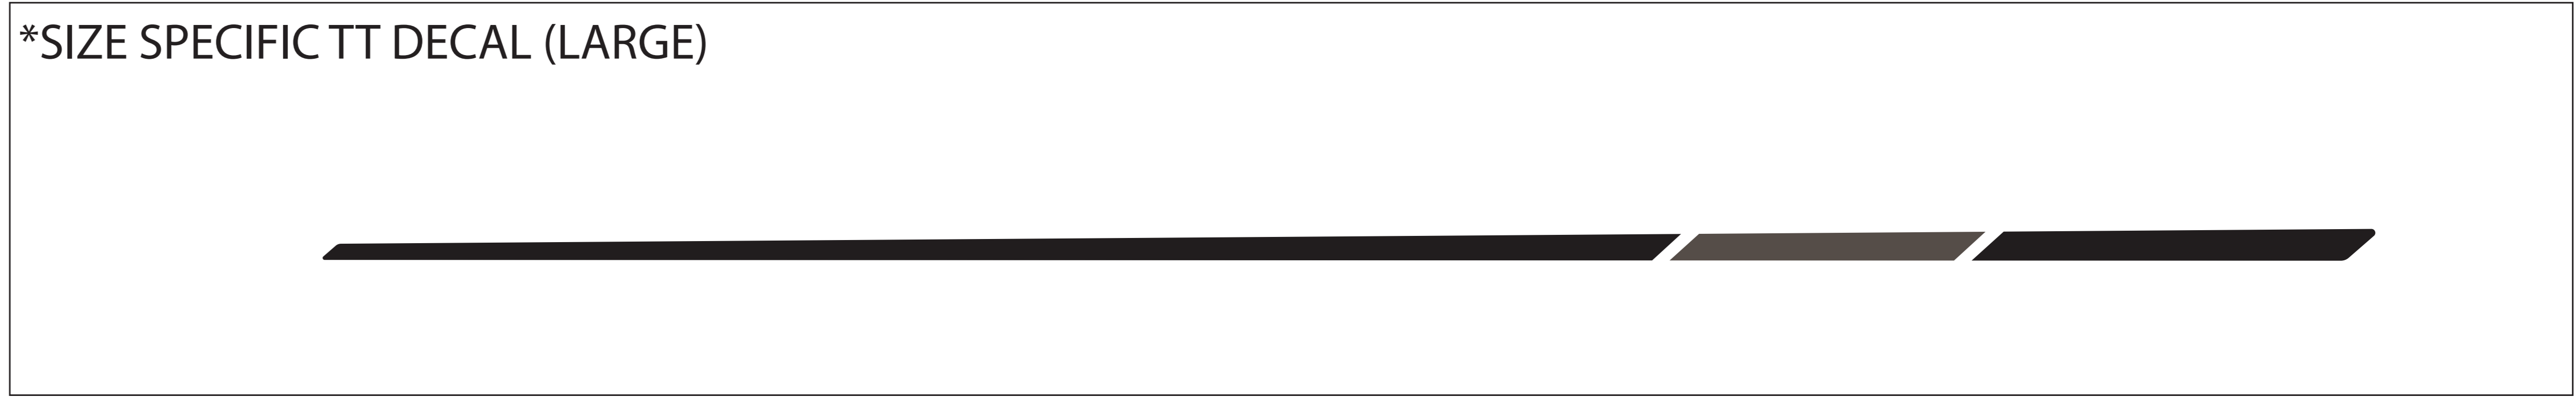

MODEL YEAR 2025
 BIKE: SMUGGLER CARBON
 COLORS: SLAB GRAY / JUNIPER
TRANSITION
 BICYCLE COMPANY

TRANSITION TRANSITION

DOWN TUBE DECAL

USAGE DISCLAIMER!!!!!!
 ALL LOGOS ARE SCALED 1:1. DECALS APPLIED AT THE FACTORY USE A WATER BASED SYSTEM THAT STRETCHES AND CONFORMS TO THE FRAME SURFACE SO IT DISTORTS THE DECAL. SIMPLY USING THIS FILE TO MAKE DECALS TO LAY OVER THE OLD DECALS WILL NOT BE A PERFECT FIT. IT IS UP TO YOU TO MODIFY THE SCALE OF THIS FILE TO WORK FOR YOUR APPLICATION.
 TRANSITION BIKES IS NOT RESPONSIBLE FOR THE FIT AND FINISH OF ANY AFTERMARKET DECALS APPLIED TO THE FRAME.

SCALE 1:1 (100%)

DRIVE SIDE

NON-DRIVE SIDE

 SLAB GRAY -PANTONE 4276 C (MATTE CLEAR COAT)
 DECALS-PANTONE METALLIC 10396 C (GLOSS FINISH)

 JUNIPER-PANTONE 5555 C (MATTE CLEAR COAT)
 DECALS-PANTONE METALLIC 8404 C (GLOSS FINISH)