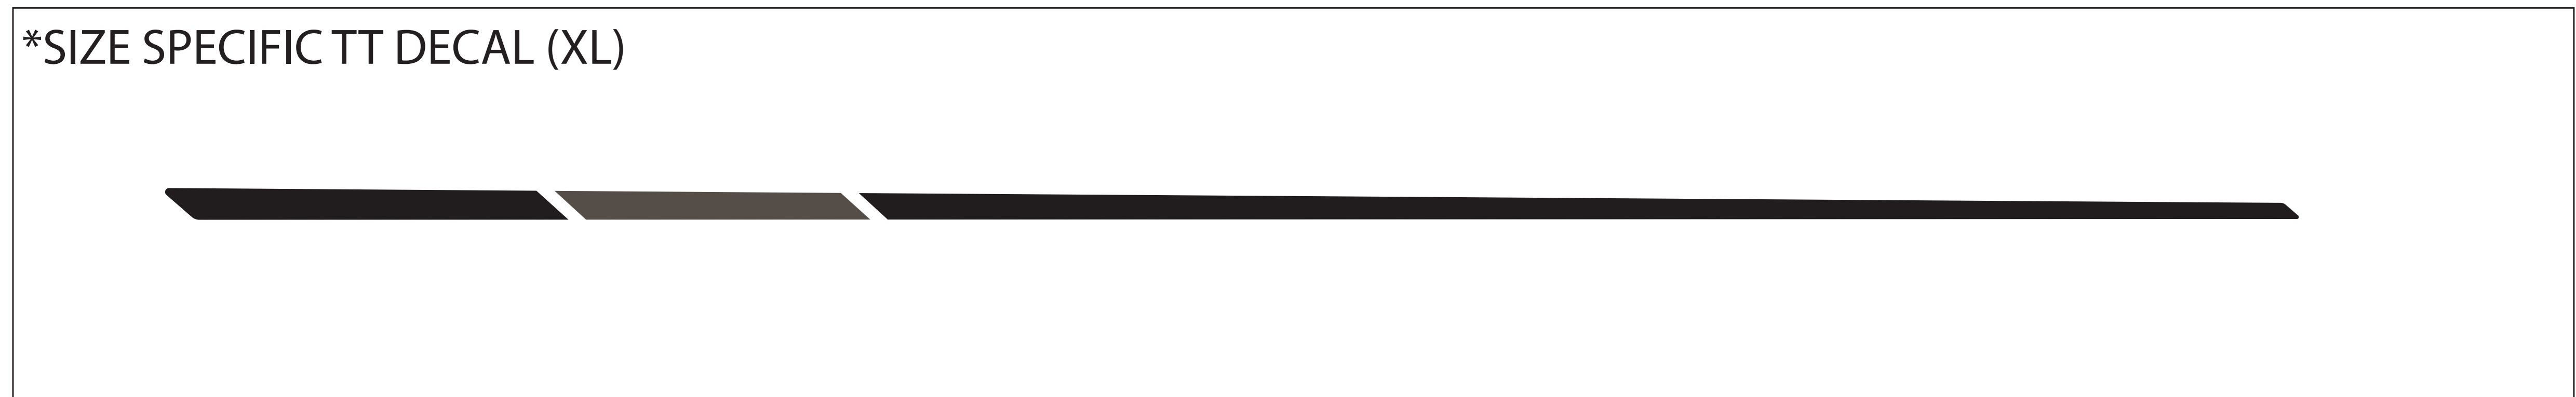

MODEL YEAR 2025
 BIKE: SMUGGLER CARBON
 COLORS: SLAB GRAY / JUNIPER
TRANSITION
 BICYCLE COMPANY

TRANSITION TRANSITION

DOWN TUBE DECAL

USAGE DISCLAIMER!!!!!!
 ALL LOGOS ARE SCALED 1:1. DECALS APPLIED AT THE FACTORY USE A WATER BASED SYSTEM THAT STRETCHES AND CONFORMS TO THE FRAME SURFACE SO IT DISTORTS THE DECAL. SIMPLY USING THIS FILE TO MAKE DECALS TO LAY OVER THE OLD DECALS WILL NOT BE A PERFECT FIT. IT IS UP TO YOU TO MODIFY THE SCALE OF THIS FILE TO WORK FOR YOUR APPLICATION.
 TRANSITION BIKES IS NOT RESPONSIBLE FOR THE FIT AND FINISH OF ANY AFTERMARKET DECALS APPLIED TO THE FRAME.

SCALE 1:1 (100%)

DRIVE SIDE

NON-DRIVE SIDE

 SLAB GRAY -PANTONE 4276 C (MATTE CLEAR COAT)
 DECALS-PANTONE METALLIC 10396 C (GLOSS FINISH)

 JUNIPER-PANTONE 5555 C (MATTE CLEAR COAT)
 DECALS-PANTONE METALLIC 8404 C (GLOSS FINISH)