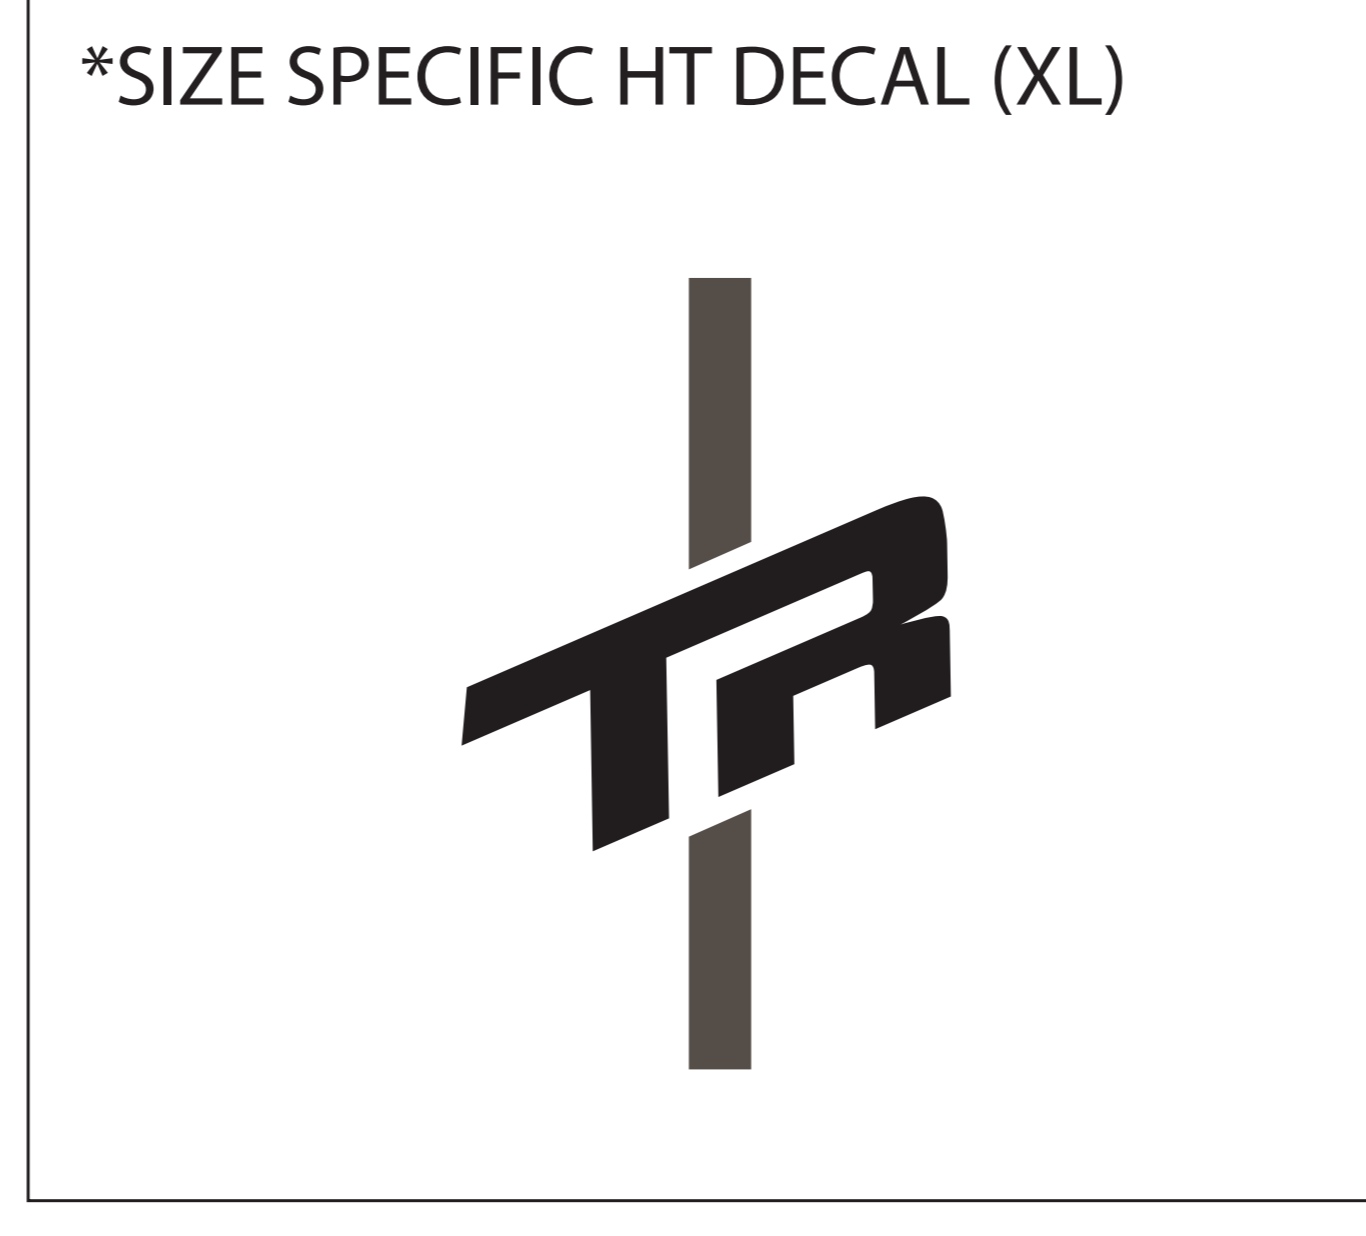

MODEL YEAR 2025
 BIKE: SMUGGLER CARBON
 COLORS: SLAB GRAY / JUNIPER
TRANSITION
 BICYCLE COMPANY

TRANSITION TRANSITION

DOWN TUBE DECAL

USAGE DISCLAIMER!!!!!!
 ALL LOGOS ARE SCALED 1:1. DECALS APPLIED AT THE FACTORY USE A WATER BASED SYSTEM THAT STRETCHES AND CONFORMS TO THE FRAME SURFACE SO IT DISTORTS THE DECAL. SIMPLY USING THIS FILE TO MAKE DECALS TO LAY OVER THE OLD DECALS WILL NOT BE A PERFECT FIT. IT IS UP TO YOU TO MODIFY THE SCALE OF THIS FILE TO WORK FOR YOUR APPLICATION.
 TRANSITION BIKES IS NOT RESPONSIBLE FOR THE FIT AND FINISH OF ANY AFTERMARKET DECALS APPLIED TO THE FRAME.

SCALE 1:1 (100%)

DRIVE SIDE

NON-DRIVE SIDE

 SLAB GRAY -PANTONE 4276 C (MATTE CLEAR COAT)
 DECALS-PANTONE METALLIC 10396 C (GLOSS FINISH)

 JUNIPER-PANTONE 5555 C (MATTE CLEAR COAT)
 DECALS-PANTONE METALLIC 8404 C (GLOSS FINISH)