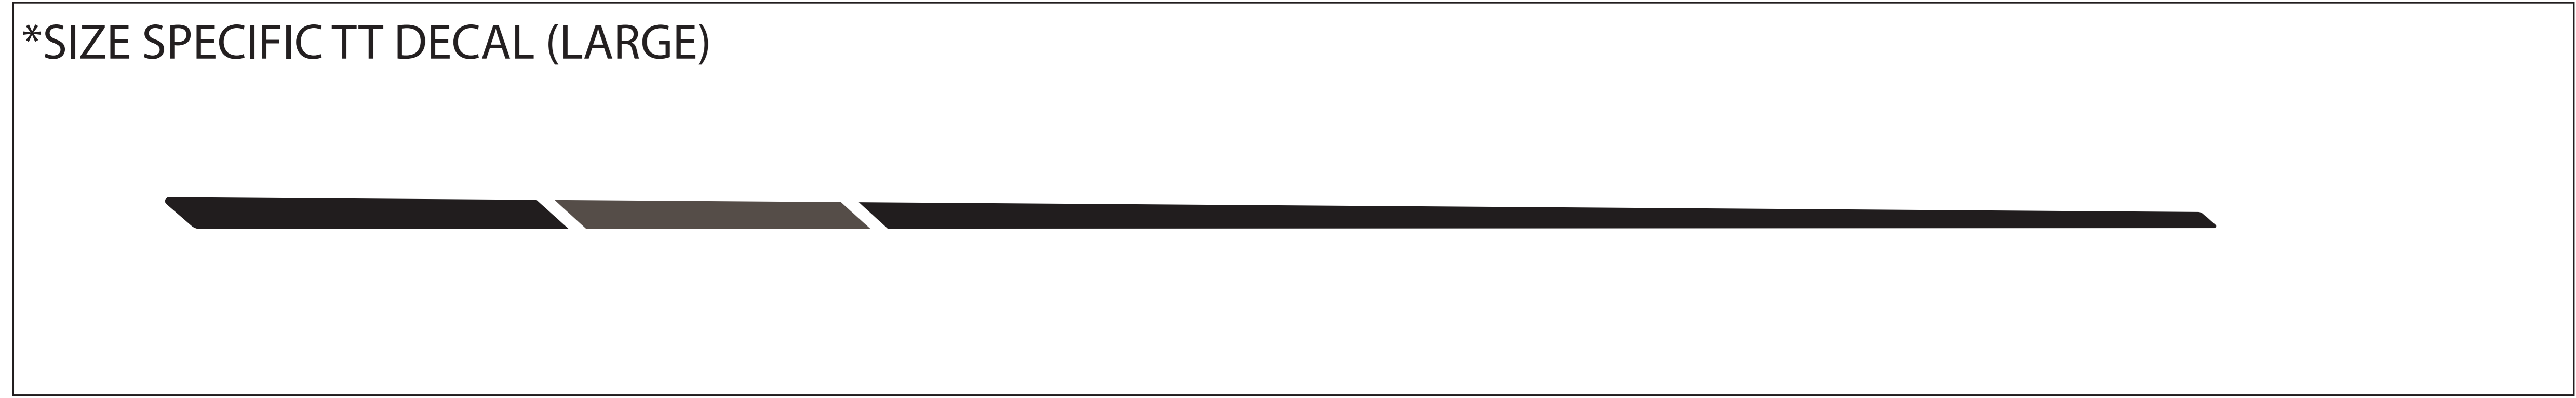

MODEL YEAR 2025
 BIKE: SMUGGLER CARBON
 COLORS: SLAB GRAY / JUNIPER
TRANSITION
 BICYCLE COMPANY

TRANSITION TRANSITION

DOWN TUBE DECAL

USAGE DISCLAIMER!!!!!!
 ALL LOGOS ARE SCALED 1:1. DECALS APPLIED AT THE FACTORY USE A WATER BASED SYSTEM THAT STRETCHES AND CONFORMS TO THE FRAME SURFACE SO IT DISTORTS THE DECAL. SIMPLY USING THIS FILE TO MAKE DECALS TO LAY OVER THE OLD DECALS WILL NOT BE A PERFECT FIT. IT IS UP TO YOU TO MODIFY THE SCALE OF THIS FILE TO WORK FOR YOUR APPLICATION.
 TRANSITION BIKES IS NOT RESPONSIBLE FOR THE FIT AND FINISH OF ANY AFTERMARKET DECALS APPLIED TO THE FRAME.

SCALE 1:1 (100%)

DRIVE SIDE

NON-DRIVE SIDE

 SLAB GRAY -PANTONE 4276 C (MATTE CLEAR COAT)
 DECALS-PANTONE METALLIC 10396 C (GLOSS FINISH)

 JUNIPER-PANTONE 5555 C (MATTE CLEAR COAT)
 DECALS-PANTONE METALLIC 8404 C (GLOSS FINISH)