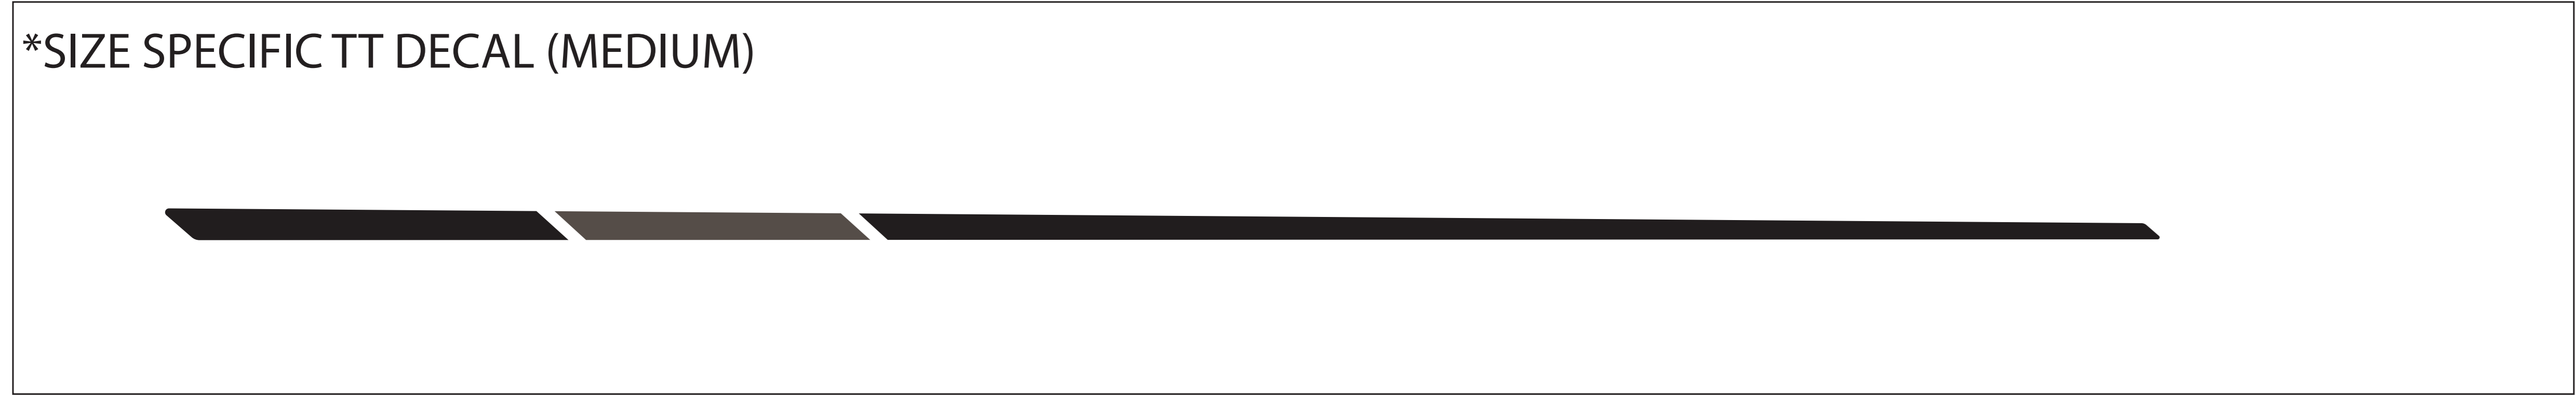

MODEL YEAR 2025
 BIKE: SMUGGLER CARBON
 COLORS: SLAB GRAY / JUNIPER
TRANSITION
 BICYCLE COMPANY

TRANSITION TRANSITION

DOWN TUBE DECAL

USAGE DISCLAIMER!!!!!!
 ALL LOGOS ARE SCALED 1:1. DECALS APPLIED AT THE FACTORY USE A WATER BASED SYSTEM THAT STRETCHES AND CONFORMS TO THE FRAME SURFACE SO IT DISTORTS THE DECAL. SIMPLY USING THIS FILE TO MAKE DECALS TO LAY OVER THE OLD DECALS WILL NOT BE A PERFECT FIT. IT IS UP TO YOU TO MODIFY THE SCALE OF THIS FILE TO WORK FOR YOUR APPLICATION.
 TRANSITION BIKES IS NOT RESPONSIBLE FOR THE FIT AND FINISH OF ANY AFTERMARKET DECALS APPLIED TO THE FRAME.

SCALE 1:1 (100%)

DRIVE SIDE

NON-DRIVE SIDE

 SLAB GRAY -PANTONE 4276 C (MATTE CLEAR COAT)
 DECALS-PANTONE METALLIC 10396 C (GLOSS FINISH)

 JUNIPER-PANTONE 5555 C (MATTE CLEAR COAT)
 DECALS-PANTONE METALLIC 8404 C (GLOSS FINISH)