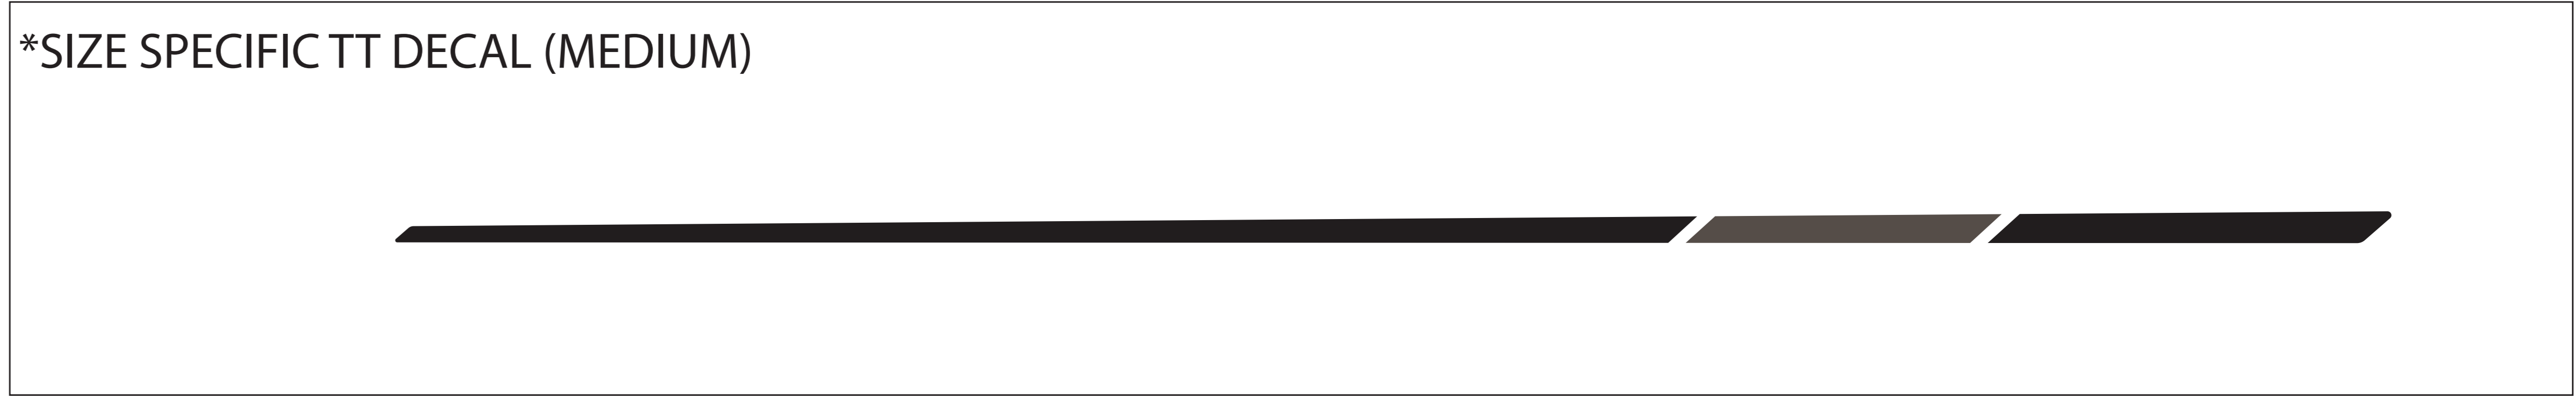

MODEL YEAR 2025
 BIKE: SMUGGLER CARBON
 COLORS: SLAB GRAY / JUNIPER
TRANSITION
 BICYCLE COMPANY

TRANSITION TRANSITION

DOWN TUBE DECAL

USAGE DISCLAIMER!!!!!!
 ALL LOGOS ARE SCALED 1:1. DECALS APPLIED AT THE FACTORY USE A WATER BASED SYSTEM THAT STRETCHES AND CONFORMS TO THE FRAME SURFACE SO IT DISTORTS THE DECAL. SIMPLY USING THIS FILE TO MAKE DECALS TO LAY OVER THE OLD DECALS WILL NOT BE A PERFECT FIT. IT IS UP TO YOU TO MODIFY THE SCALE OF THIS FILE TO WORK FOR YOUR APPLICATION.
 TRANSITION BIKES IS NOT RESPONSIBLE FOR THE FIT AND FINISH OF ANY AFTERMARKET DECALS APPLIED TO THE FRAME.

SCALE 1:1 (100%)

DRIVE SIDE

NON-DRIVE SIDE

 SLAB GRAY -PANTONE 4276 C (MATTE CLEAR COAT)
 DECALS-PANTONE METALLIC 10396 C (GLOSS FINISH)

 JUNIPER-PANTONE 5555 C (MATTE CLEAR COAT)
 DECALS-PANTONE METALLIC 8404 C (GLOSS FINISH)