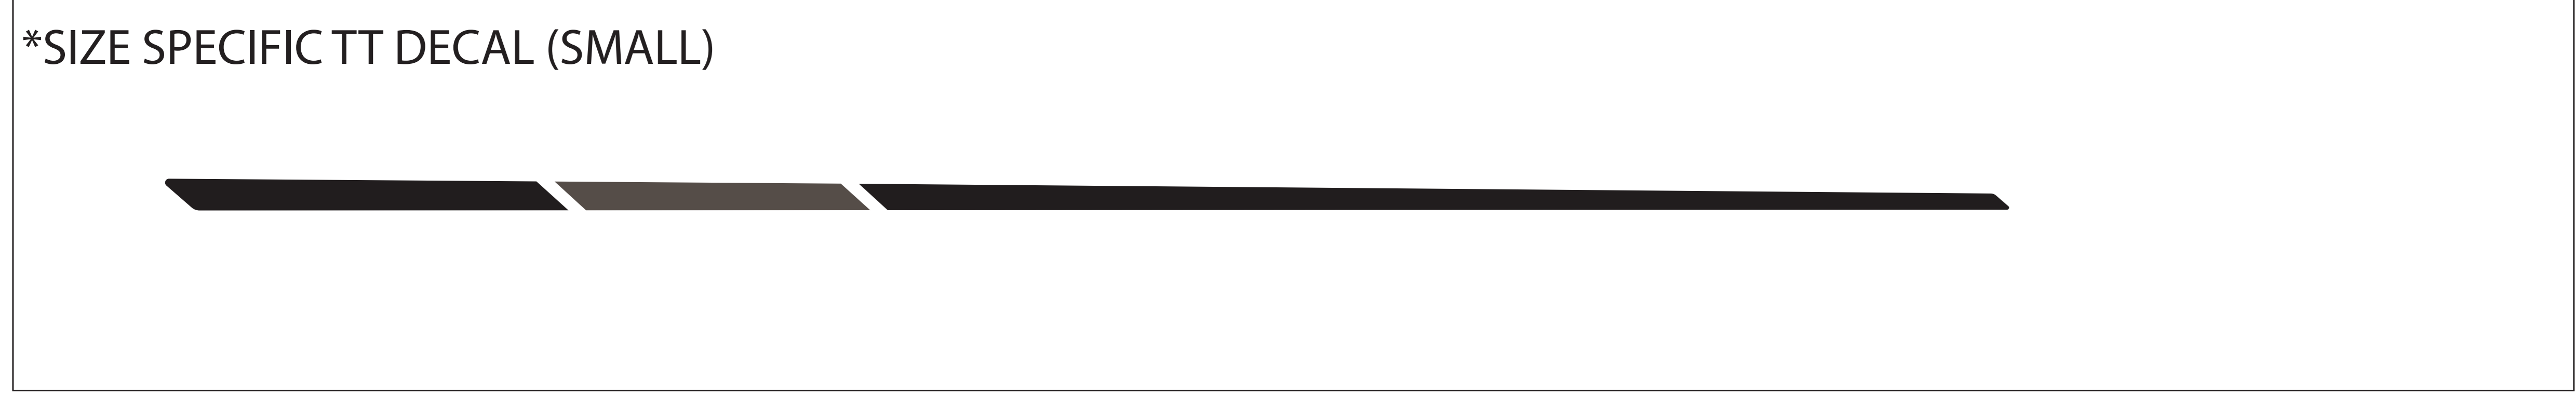

MODEL YEAR 2025
 BIKE: SMUGGLER CARBON
 COLORS: SLAB GRAY / JUNIPER
TRANSITION
 BICYCLE COMPANY

TRANSITION TRANSITION

DOWN TUBE DECAL

USAGE DISCLAIMER!!!!!!
 ALL LOGOS ARE SCALED 1:1. DECALS APPLIED AT THE FACTORY USE A WATER BASED SYSTEM THAT STRETCHES AND CONFORMS TO THE FRAME SURFACE SO IT DISTORTS THE DECAL. SIMPLY USING THIS FILE TO MAKE DECALS TO LAY OVER THE OLD DECALS WILL NOT BE A PERFECT FIT. IT IS UP TO YOU TO MODIFY THE SCALE OF THIS FILE TO WORK FOR YOUR APPLICATION.
 TRANSITION BIKES IS NOT RESPONSIBLE FOR THE FIT AND FINISH OF ANY AFTERMARKET DECALS APPLIED TO THE FRAME.

SCALE 1:1 (100%)

DRIVE SIDE

NON-DRIVE SIDE

 SLAB GRAY -PANTONE 4276 C (MATTE CLEAR COAT)
 DECALS-PANTONE METALLIC 10396 C (GLOSS FINISH)

 JUNIPER-PANTONE 5555 C (MATTE CLEAR COAT)
 DECALS-PANTONE METALLIC 8404 C (GLOSS FINISH)