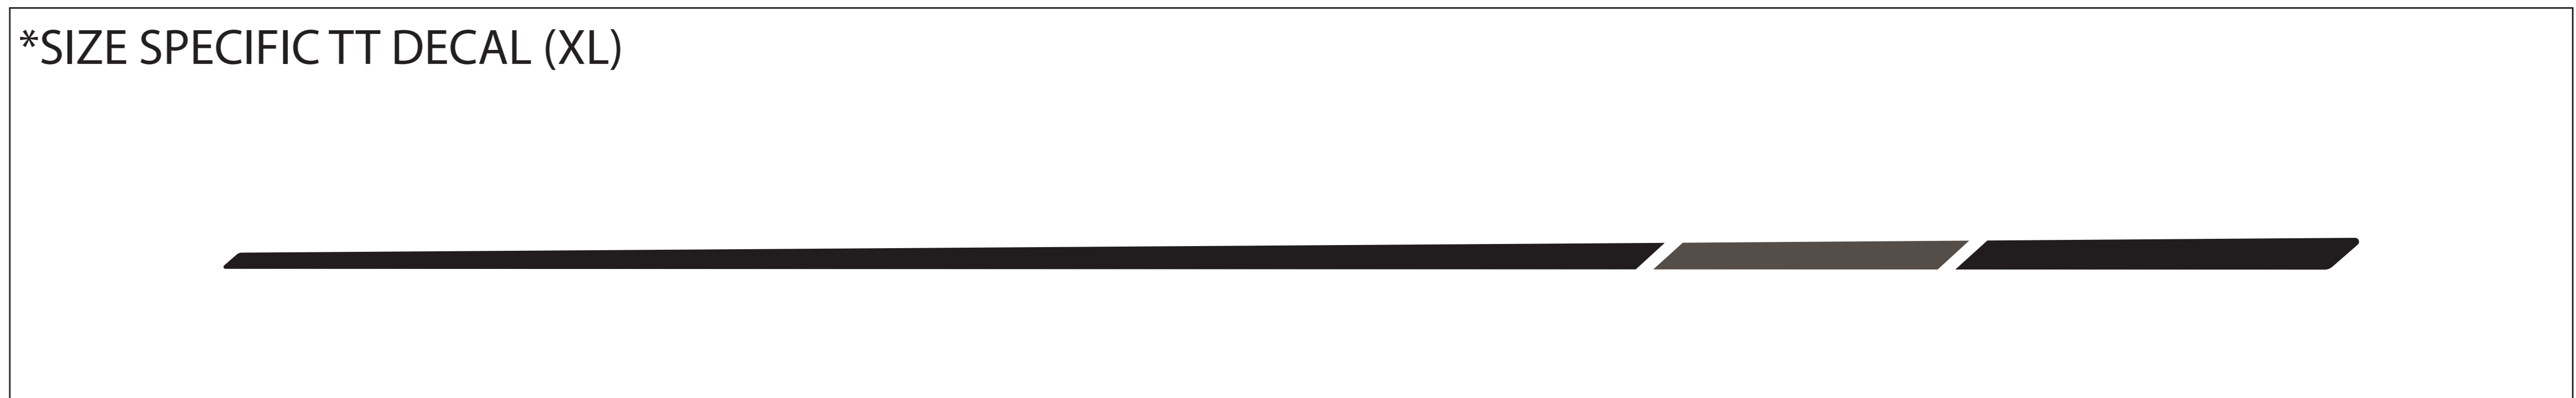

MODEL YEAR 2025
 BIKE: SMUGGLER CARBON
 COLORS: SLAB GRAY / JUNIPER
TRANSITION
 BICYCLE COMPANY

TRANSITION TRANSITION

DOWN TUBE DECAL

USAGE DISCLAIMER!!!!!!
 ALL LOGOS ARE SCALED 1:1. DECALS APPLIED AT THE FACTORY USE A WATER BASED SYSTEM THAT STRETCHES AND CONFORMS TO THE FRAME SURFACE SO IT DISTORTS THE DECAL. SIMPLY USING THIS FILE TO MAKE DECALS TO LAY OVER THE OLD DECALS WILL NOT BE A PERFECT FIT. IT IS UP TO YOU TO MODIFY THE SCALE OF THIS FILE TO WORK FOR YOUR APPLICATION.
 TRANSITION BIKES IS NOT RESPONSIBLE FOR THE FIT AND FINISH OF ANY AFTERMARKET DECALS APPLIED TO THE FRAME.

SCALE 1:1 (100%)

DRIVE SIDE

NON-DRIVE SIDE

 SLAB GRAY -PANTONE 4276 C (MATTE CLEAR COAT)
 DECALS-PANTONE METALLIC 10396 C (GLOSS FINISH)

 JUNIPER-PANTONE 5555 C (MATTE CLEAR COAT)
 DECALS-PANTONE METALLIC 8404 C (GLOSS FINISH)